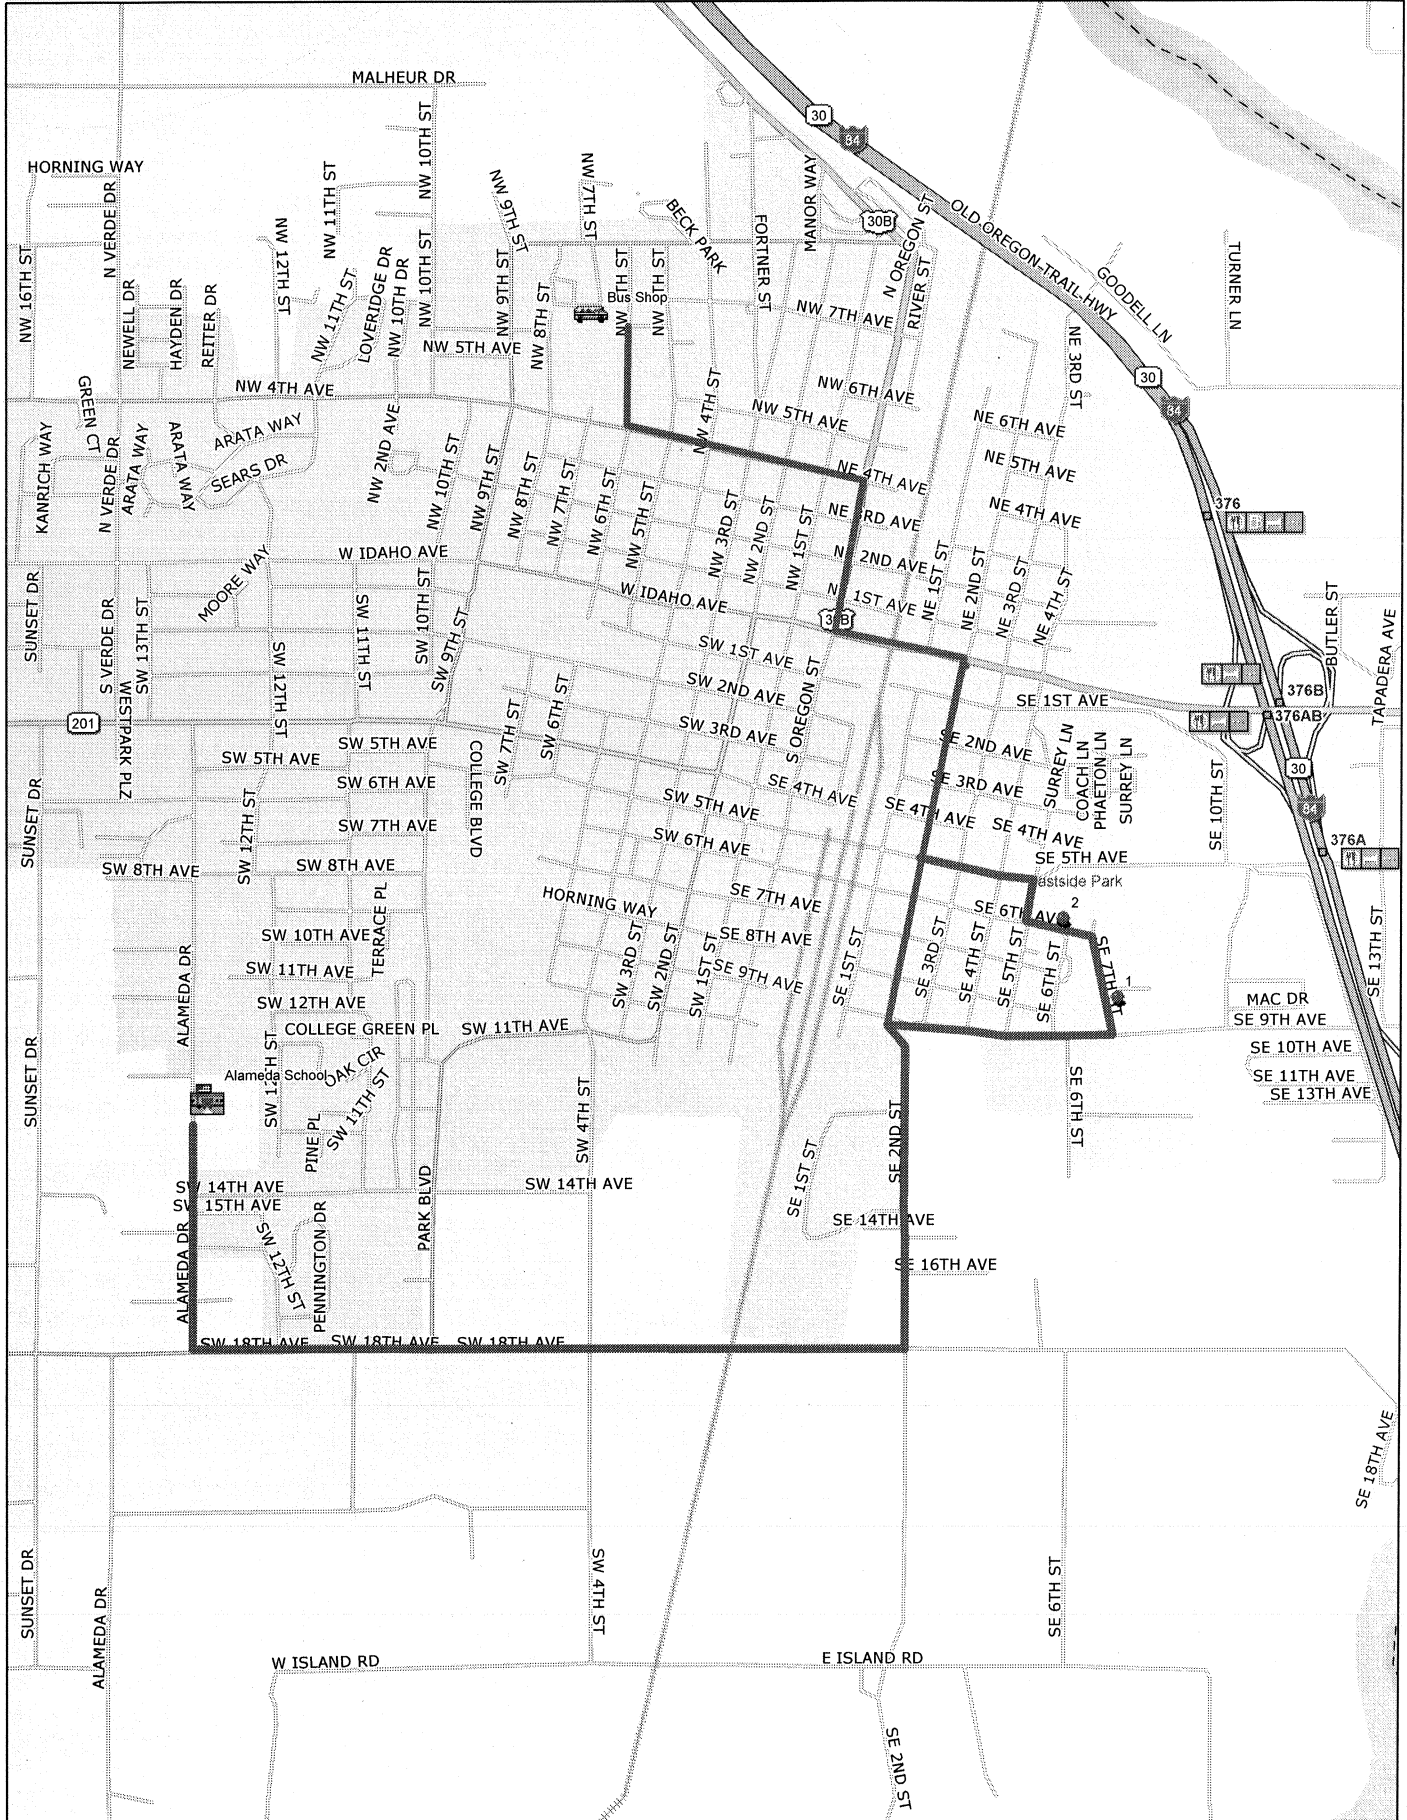

Route 2 Elementary Alameda

DeLorme Street Atlas USA® 2010

RT 2 ELEMENTARY

Data use subject to license.

© DeLorme. DeLorme Street Atlas USA® 2010.

www.delorme.com

RT 2 Elementary AM

Bus *Cougar*

Right on SE 5 St

Left on SE 5 Ave

Left on SE 2 St

Right on SE 18 Ave

8:32 Unload at Alameda

RT 2

Elementary PM

Bus *Cougar*

3:42

Depart Alameda

Left on Alameda

Left on SW 18 Ave

Left on SE 2 St

Right on SE 5 Ave

Right on SE 5 St

3:50

Left on SE 6 Ave – STOP 612

3:53

Right on SE 7 St – STOP just before turning to Sierra Vista

Right on SE 9 Ave

Right on SE 2 Ave

Left on Idaho

Right on Oregon

Left on NW 4 Ave