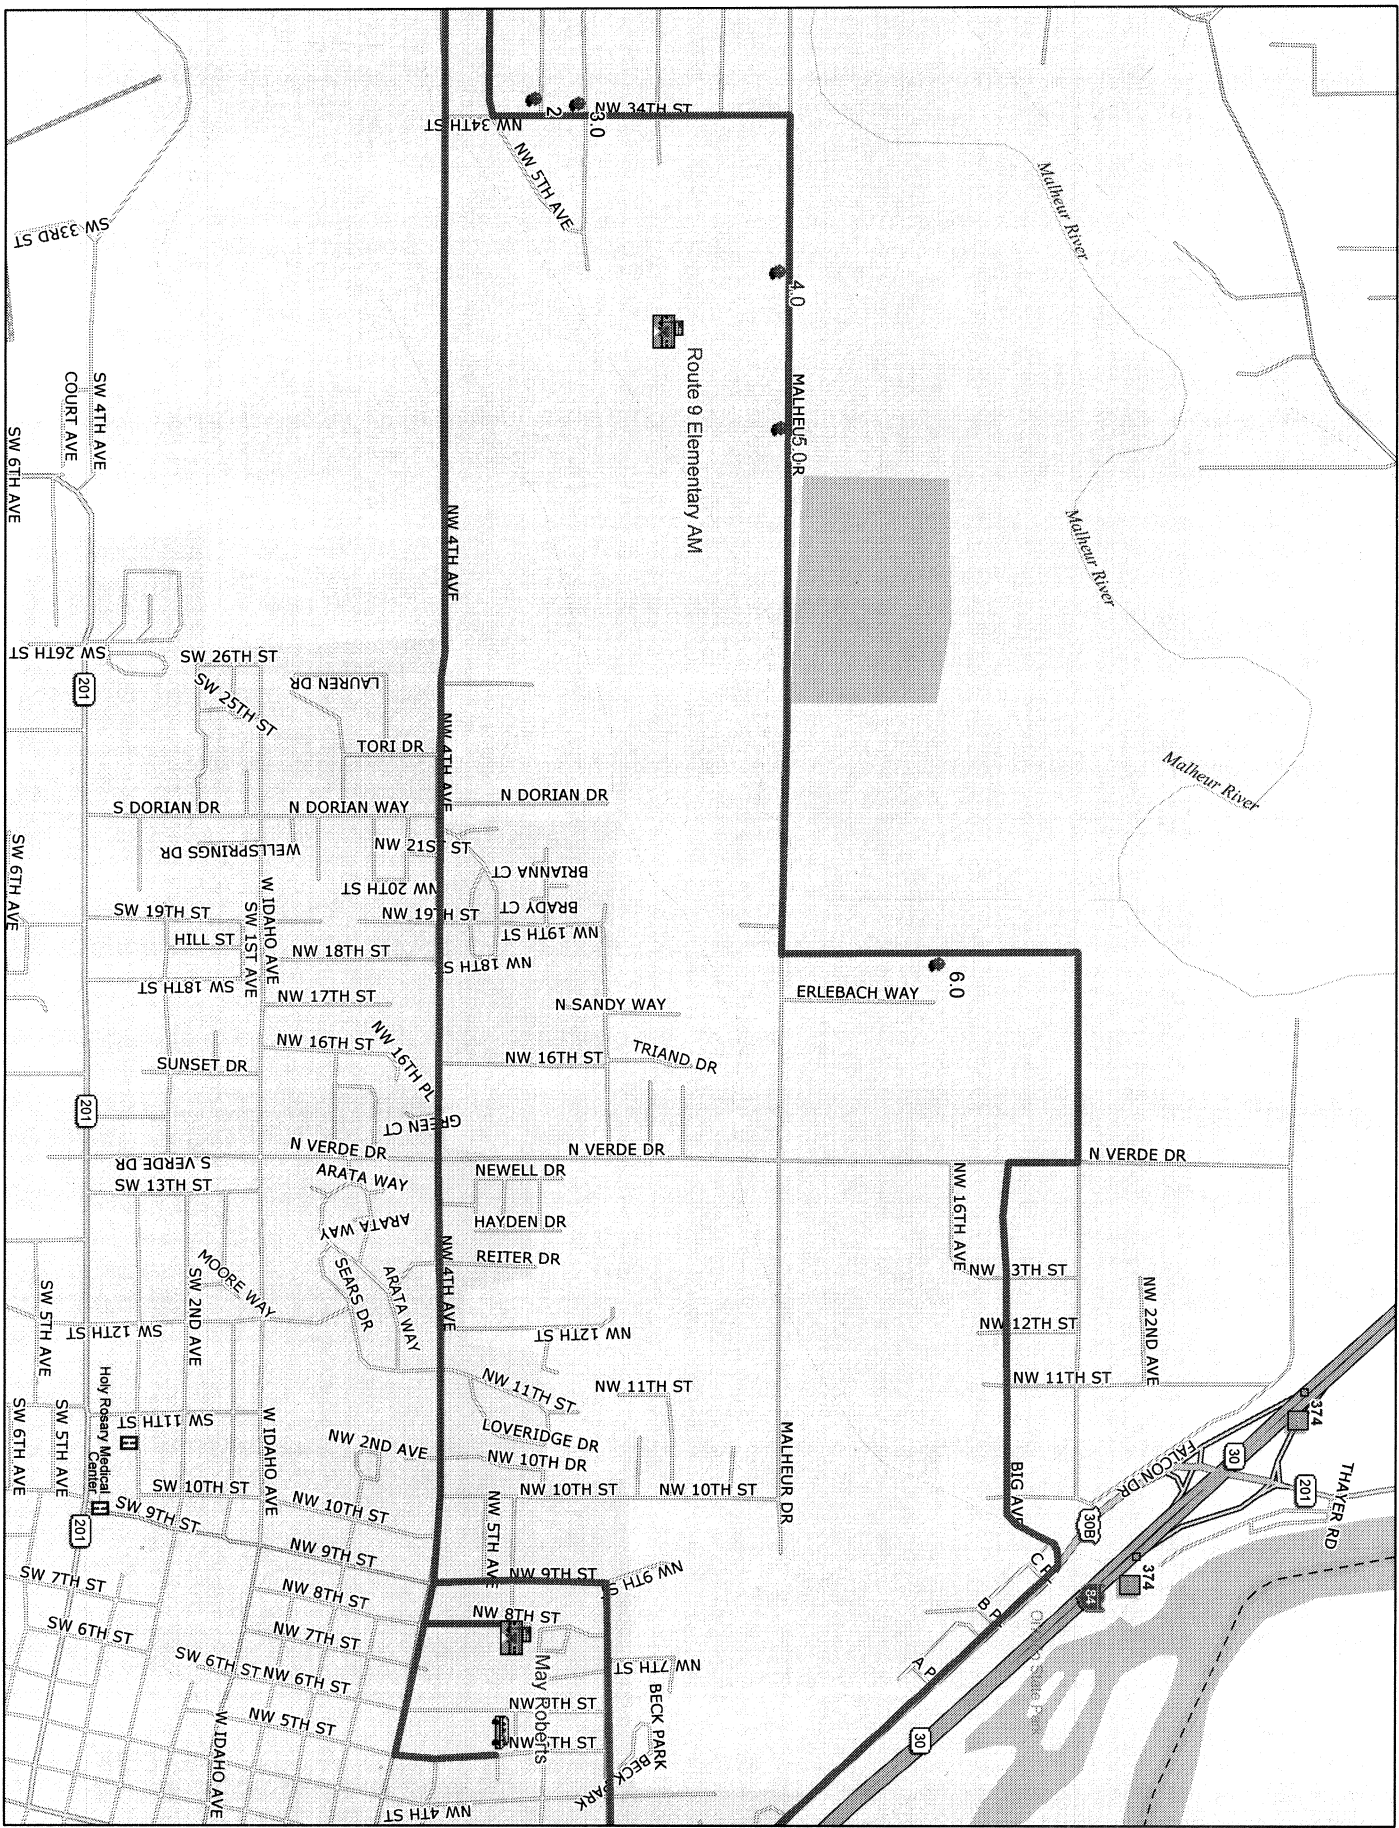

# Rt 9 Elementary May Roberts

Data use subject to license.

© Delorme, Delorme Street Atlas USA® 2010.

www.delorme.com

Scale 1 : 17 600

1" = 1,466.7 ft  
Data Zoom 13-5

**Rt 9**

**Elementary AM**

**Bus Dinosaur**

- 8:10** **Depart bus shop**  
Right on SW 6 St
- 8:15** Right on NW 4 Ave - STOPS 3275, corner of 36 St  
Right on NW 36 St  
Right on NW 5 Ave
- 8:17** Left on NW 34 St - STOP corner of 7 Ave
- 8:19** Right on Malheur – STOPS corners of 32 St, 31 St, 18 St  
Left on NW 18 St – STOP corner of Erlebach  
Right on Washington
- 8:30** **Left on NW 13 St, cross Washington - STOP corner of 20 Ave,**  
turn around, return  
Left on Washington, cross Yturri
- 8:35** Right on Oregon  
Right on Fortner  
Right on NW 8 Ave  
Left on NW 9 St  
Left on NW 4 Ave  
Left on NW 8 St
- 8:40** **Unload at May Roberts**  
Return to bus shop

Rt 9

Elementary PM

Bus *Dinosaur*

**3:40 Depart May Roberts**

Left on NW 6 Ave

Left on NW 9 St

Right on NW 4 Ave

Left on Dorian

**4:00** Left on NW 18 St – STOP corner of Erlebach

Right on Washington

**4:02** Right on Verde

Left on NW 18 Ave - STOP just after turning corner

**4:05** Left on NW 13 St, cross Washington - STOP corner of 20 Ave,  
turn around, return